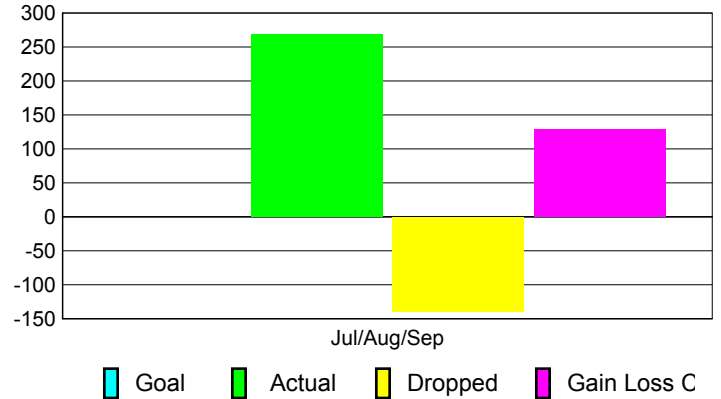

### YTD Status Quo Clubs 2010-2011

Status Quo Clubs Compared to Status Quo Members

## MEMBERSHIP

Membership Results  
2010-2011

Membership  
2009-2010

Month	Net Memb Goal	Actual New Memb	Actual Dropped Memb	Gain/Loss of Memb	Gain/Loss of Memb
Jul/Aug/Sep	0	268	-139	129	87
<b>Totals</b>	<b>0</b>	<b>268</b>	<b>-139</b>	<b>129</b>	<b>87</b>

### Membership Results 2010-2011

Goal, New, Dropped, Gain/Loss

### Comparison of Membership Gain/Loss

Current Year Compared to the Previous Year